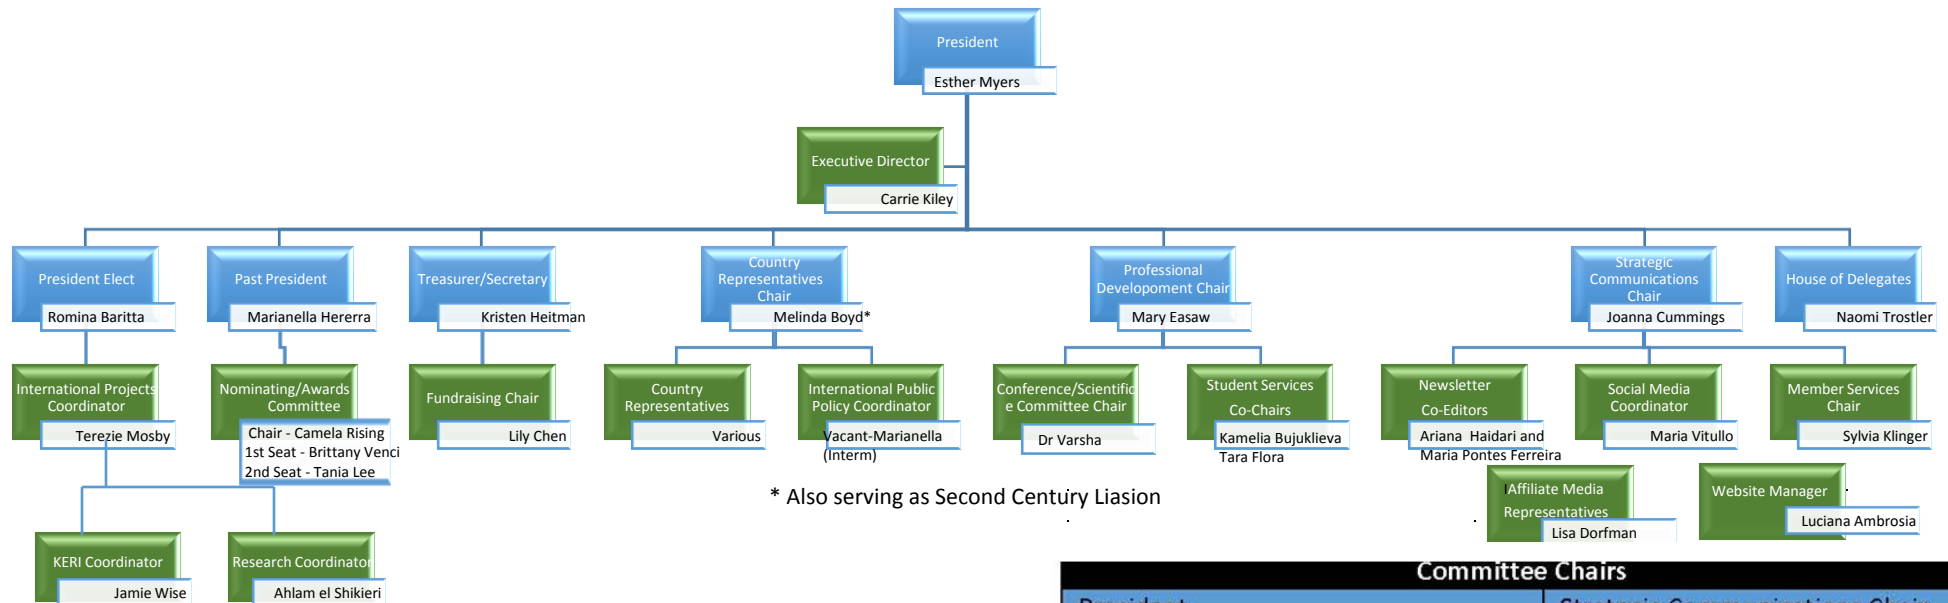

IAAND Leadership Team Organization Chart 2018-2019

International Affiliate of the Academy of Nutrition and Dietetics

eat right. an affiliate of the Academy of Nutrition and Dietetics

Legend

- 1st Level LT (Board of Directors)
- 2nd Level LT

* Also serving as Second Century Liasion

Committee Chairs	
President	Strategic Communications Chair
Past President	Newsletter Co-Editors
Nominating/Awards Chair	Social Media Chair
President Elect	Member Services Chair
International Projects Coordinator	Country Representative Chair
Research Coordinator/Committee	Country Representatives
Treasurer/Secretary	International Public Policy Coordinator
Fundraising Chair	Professional Development Chair
Finance Committee	Conference/Scientific Committee
	Professional Development Committee
	Student Services Co-Chairs